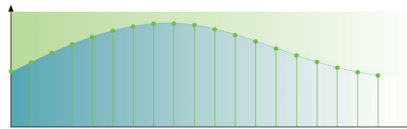

192kHz/24 bit audio DAC

192KHz sampling enables you to have an accurate representation of the original sound curves. Together with a 24-bit resolution, more information is captured from the original analogue sound wave form, giving a much richer audio reproduction.