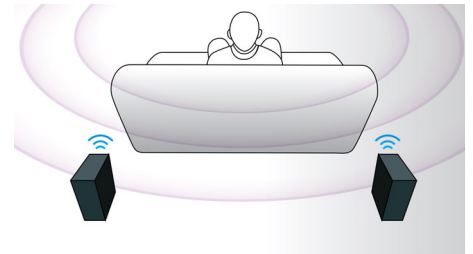

HDMI for HD movies

HDMI is a direct digital connection that can carry digital HD video as well as digital multichannel audio. By eliminating the conversion to analog signals it delivers perfect

picture and sound quality, completely free from noise. Movies in standard definition can now be enjoyed in true high definition resolution - ensuring more details and more true-to-life pictures.

Touch panel for playback

Intuitive touch panel controls allows you to control the volume as well as other playback options by simply pressing the touch sensitive controls on the front panel.

Wireless rear speakers option