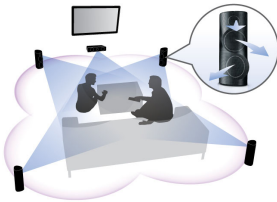

- Plays DVD, VCD, CD and USB devices
- HDMI for high definition movies and picture quality
- EasyLink to control all HDMI CEC devices via a single remote

Designed to enhance your cinema at home

- Touch panel for intuitive playback and volume control
- Wireless rear speakers option for clutter free placement
- Compact design that fits anywhere

PHILIPS

Highlights

1000W RMS power

1000W RMS power delivers great sound for movies and music

3D Angled speakers

3D Angled Speakers feature angled drivers to deliver sound not only towards the front but also to the sides, creating a wider sweet spot so you can enjoy more immersive and cinematic surround sound.

Compact design

Compact design that fits anywhere

Dolby Digital

Because Dolby Digital, the world's leading digital multi-channel audio standards, make use of the way the human ear naturally processes sound, you experience superb quality surround sound audio with realistic spatial cues.

EasyLink

EasyLink lets you control multiple devices like DVD players, Blu-ray players, soundbar speaker, Home theater and TV's etc. with one remote. It uses HDMI CEC industry-standard protocol to share functionality between devices through the HDMI cable. With one touch of a button, you can operate all your connected HDMI CEC enabled equipment simultaneously. Functions like standby and play can now be carried out with absolute ease.