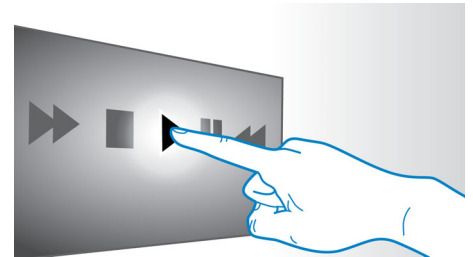

Touch panel for playback

Intuitive touch panel controls allows you to control the volume as well as other playback options by simply pressing the touch sensitive controls on the front panel.