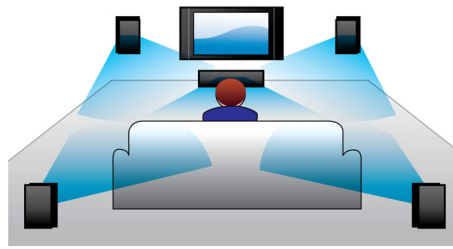

PHILIPS

Highlights

1000W RMS power

1000W RMS power delivers great sound for movies and music

3D Angled speakers

3D Angled Speakers feature angled drivers to deliver sound not only towards the front but also to the sides, creating a wider sweet spot so you can enjoy more immersive and cinematic surround sound.

Compact design

Compact design that fits anywhere

Dolby Digital

Because Dolby Digital, the world's leading digital multi-channel audio standards, make use of the way the human ear naturally processes sound, you experience superb quality surround sound audio with realistic spatial cues.

EasyLink

EasyLink lets you control multiple devices like DVD players, Blu-ray players, soundbar speaker, Home theater and TV's etc. with one remote. It uses HDMI CEC industry-standard protocol to share functionality between devices through the HDMI cable. With one touch of a button, you can operate all your connected HDMI CEC enabled equipment simultaneously. Functions like standby and play can now be carried out with absolute ease.

HDMI for HD movies

HDMI is a direct digital connection that can carry digital HD video as well as digital multichannel audio. By eliminating the conversion to analog signals it delivers perfect

picture and sound quality, completely free from noise. Movies in standard definition can now be enjoyed in true high definition resolution - ensuring more details and more true-to-life pictures.