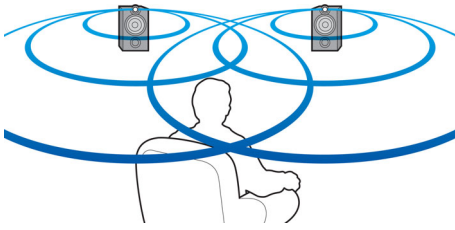

Premium finishing with noble materials

- Aluminum cabinet for quality look and feel

PHILIPS

Highlights

ClariSound

ClariSound breathes new life into your favorite music with pristine and detailed sound laced with warmth and texture. A top-mounted tweeter delivers sound enriched with brilliant clarity while a super-efficient glass fiber woofer cone ensures a wide sound stage to fill any room. The pure sound performance is balanced with deep well-defined bass, thanks to Philips' innovative bass port technology. A soft dome ensures true-to-life reproduction of voice and instrument details so you can appreciate all the dynamic and emotive nuances of the original production.