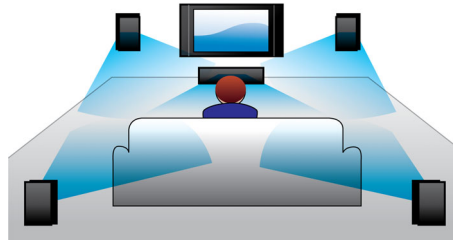

Dolby Digital

Because Dolby Digital, the world's leading digital multi-channel audio standards, make use of the way the human ear naturally processes sound, you experience superb quality surround sound audio with realistic spatial cues.