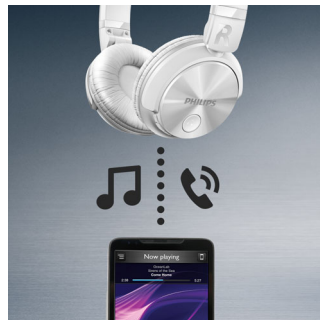

32 mm speaker drivers

32 mm high-powered drivers deliver clear and powerful bass.

Adjustable ear shells, headband

Adjustable earshells and headband adapts to fit your head.

Bluetooth technology

Pair your headphones with any Bluetooth device for crystal clear music enjoyment that's wireless.

Soft ear cushions

Soft breathable ear cushions for long listening sessions and comfort.

Wireless music and calls

Simply pair your smart device with your headphones via Bluetooth and enjoy the freedom and pleasure of crystal clear music and phone calls — without the hassle of wires.