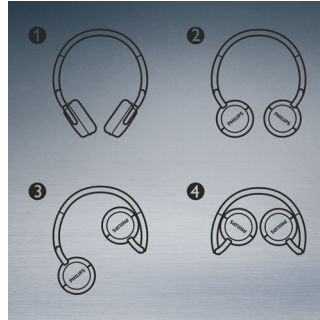

Flat folding design

Made to give you the best experience on the go, these headphones can be folded away for perfect portability and easy storage.