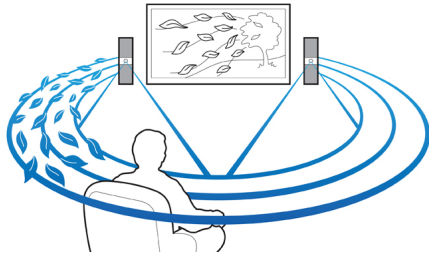

Highlights

Crystal Clear Sound

With Philips' Crystal Clear Sound, you will now be able to discern and appreciate every sound detail, the way it's meant to be heard and as the artist or director intended! Crystal Clear Sound reproduces the sound source - whether it's an action movie, a musical or a live performance - faithfully, precisely and without any distortion. Philips home theaters with Crystal Clear Sound keep audio processing to a minimum, preserving the purity of the original audio content. The result is greater sonic accuracy delivered to your ears.