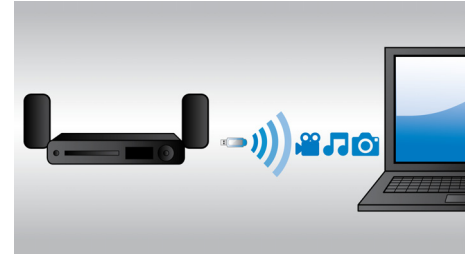

accuracy, thus allowing acoustic details in music and movies to be delivered exactly as the artist or director intended.

Built-in WiFi

Thanks to built-in WiFi, by simply connecting your home theater directly to your home network, you can experience a rich selection of popular online services. You can enjoy some of the best websites offering movies, pictures, infotainment and other online contents tailored to fit your TV screen.