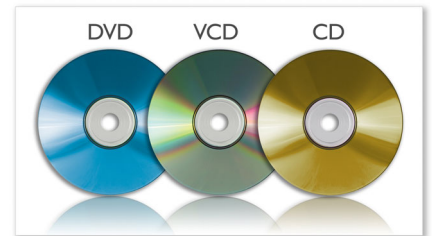

DVD, DVD+/-RW, (S)VCD, CD

The Philips Portable DVD player is compatible with most DVD and CD discs available in the market. DVD, DVD+/-R, DVD+/-RW, (S)VCD, and CD – all of them can play on the DVD player. DVD+/-R is a shorthand term for a DVD drive that can accept both of the common recordable DVD formats. Likewise, DVD+/-RW handles both common rewritable disc types.