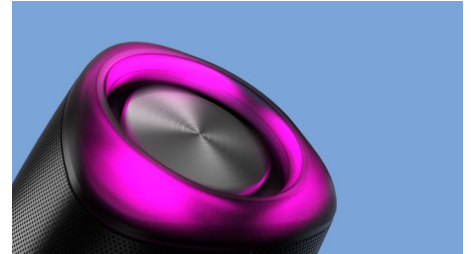

TAS5305/00

Highlights

Waterproof and ready to go

This portable Bluetooth speaker is IPX7-rated—which means it can withstand total immersion in water up to 1 m deep for up to 30 minutes. You can party in the shower, by the pool, or even in the pool! The wireless range is 20 m.

Blaze to the beat. LED lights

When the party's pumping, so is the lightshow. LED lights at each end of the speaker flash to the tunes.

Audio-in for easy connection

Want to connect to an external audio source like a turntable or MP3 player? The audio-in socket at the back of the speaker lets you connect to almost any electronic device.