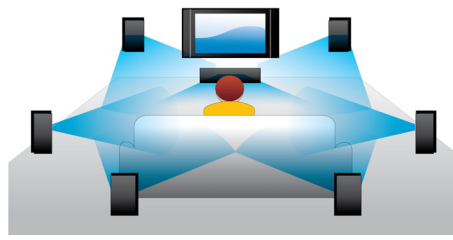

Dolby TrueHD and DTS-HD MA

DTS-HD Master Audio and Dolby TrueHD delivers 7.1 channels of the finest sound from your Blu-ray Discs. Audio reproduced is virtually indistinguishable from the studio master, so you hear what the creators intended for you to hear. DTS-HD Master Audio and Dolby TrueHD complete your high definition entertainment experience.