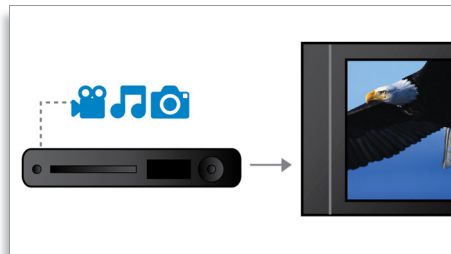

Plays it all

Play virtually any media format you want - whether they be DivX, MP3s, WMA or JPEGS. Experience the unbeatable convenience of great playability, and the luxury of sharing media files on your TV or home theater system - in the comfort of your living room.