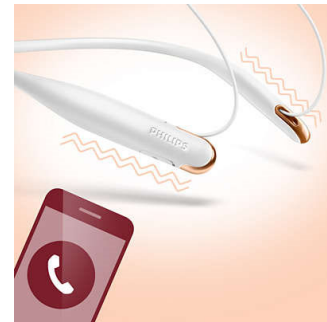

PHILIPS

Wireless Bluetooth® headphones
12.2 mm drivers/open-back In-ear

SHB4205WT/00

Highlights

Metallic finish

Iconic design with fresh, modern high-gloss accents.

Clear sound

High-power 12.2-mm (0.5") drivers are tuned to reproduce clear, crisp sound.

Lightweight neckband

Super slim neckband is designed to fit everyone. So light you'll forget you're wearing them.

Hands-free calls

The easy-to-use remote control allows you to play/pause tracks and answer calls with a simple push of a button.

Ergonomic fit

So slim you can barely feel them in your ears, Hyprlite headphones deliver your music in weightless comfort.

Vibration mode

The neckband vibrates when calls come in, so you'll never miss a call.

Bass tube

Innovative bass tubes in the earbud increase air flow to deliver deep, rich bass.

7-hour playtime

With 7 hours of playtime, you'll have enough power to keep your music going all day.

Supports Bluetooth version 4.1