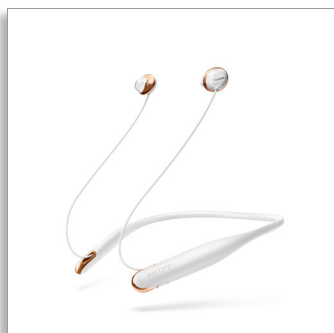

Philips
Wireless Bluetooth®
headphones

12.2 mm drivers/open-back
In-ear

SHB4205WT

Ultra light. Big sound.

Gravity-defying headphones

Welcome to weightless freedom. Free from wires that hold you down. Philips Flite Hyprlite Wireless neckband headphones are so slim and light that you barely feel them in your ears.

Featherlight comfort

- Ergonomic earbuds for a natural fit
- Lightweight and slim neckband style for wearing stability
- Bluetooth version 4.1 and HSP/HFP/A2DP/AVRCP Support
- Rechargeable battery offers up to 7 hours of playtime

PHILIPS

Wireless Bluetooth® headphones
12.2 mm drivers/open-back In-ear

SHB4205WT/00

Highlights

Metallic finish

Iconic design with fresh, modern high-gloss accents.

Clear sound

High-power 12.2-mm (0.5") drivers are tuned to reproduce clear, crisp sound.

Lightweight neckband

Super slim neckband is designed to fit everyone. So light you'll forget you're wearing them.

Hands-free calls

The easy-to-use remote control allows you to play/pause tracks and answer calls with a simple push of a button.