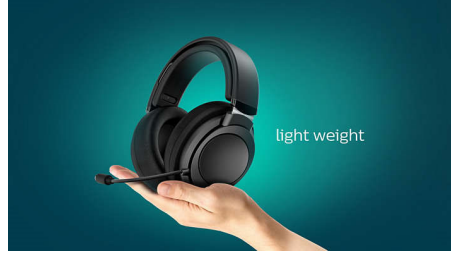

Philips 4000 Series
PC Gaming Headset

40 mm drivers/closed-back

Over-ear
Soft ear cushions
Multi-way compact folding

TAGH401BL

Upgraded Immersive Gaming Experience

With a Dirac Spatial Audio solution, ultra lightweight design, adjustable headband, cooling-feel PU and memory foam ear pad, 40 mm precision-balanced speakers, bringing a better immersive gaming experience to users.

Minimum weight. Maximum comfort.

- Adjustable headband for long-wearing comfort
- Comfortable cushions for prolonged use
- Cooling-feel material ear cups bring maximum comfort
- Lightweight over-ear design for long-wearing comfort

PHILIPS

PC Gaming Headset
40 mm drivers/closed-back Over-ear, Soft ear cushions, Multi-way compact folding

TAGH401BL/00

Highlights

Adjustable headband

A unique headband construction provides a personalised and comfortable fit. Along with height adjustment, it offers longer-wearing comfort.

Lightweight over-ear design

Lightweight over-ear design, adjustable headband and soft cushions ensure an optimal fit and long-wearing comfort.

Great sound isolation from the

Great sound isolation from the closed-back design