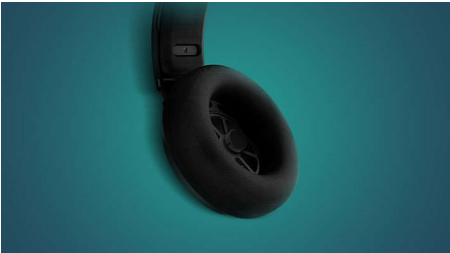

Philips 4000 Series
PC Gaming Headset

40 mm drivers/closed-back

Over-ear
Soft ear cushions
Multi-way compact folding

TAGH401BL

Upgraded Immersive Gaming Experience

With a Dirac Spatial Audio solution, ultra lightweight design, adjustable headband, cooling-feel PU and memory foam ear pad, 40 mm precision-balanced speakers, bringing a better immersive gaming experience to users.

PHILIPS

PC Gaming Headset
40 mm drivers/closed-back Over-ear, Soft ear cushions, Multi-way compact folding

TAGH401BL/00

Highlights

Adjustable headband

A unique headband construction provides a personalised and comfortable fit. Along with height adjustment, it offers longer-wearing comfort.

Lightweight over-ear design

Lightweight over-ear design, adjustable headband and soft cushions ensure an optimal fit and long-wearing comfort.

Great sound isolation from the

Great sound isolation from the closed-back design

Comfortable cushions

Comfortable cushions for prolonged use

Cooling-feel ear cups design

Cooling-feel material ear cups that can be angled for maximum comfort.

Easily control

The inline remote controller could adjust speaker volume and mute microphone by "one-button", good for both of PC team game and online meeting.