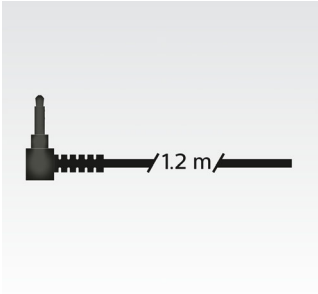

Convenience

- 1.2m cable for freedom of music enjoyment on the go
- compact, fold flat design for easy storage on the go

PHILIPS

Headphones
32mm drivers/closed-back On-ear

SHL3160BL/00

Highlights

1.2m long cable

1.2m cable for freedom of music enjoyment on the go

32mm speaker driver

32mm high-powered drivers deliver clear, detailed and natural sound.

Adjustable earshells, headband

Adjustable earshells and headband adapts to fit your head

Design

- Color: Blue

Connectivity

- Cable length: 1.2 m
- Cable Connection: two-sided
- Connector: 3.5 mm

Issue date 2016-07-15

Version: 2.1.3

12 NC: 8670 001 22333
EAN: 69 25970 70088 7

© 2016 Koninklijke Philips N.V.
All Rights reserved.