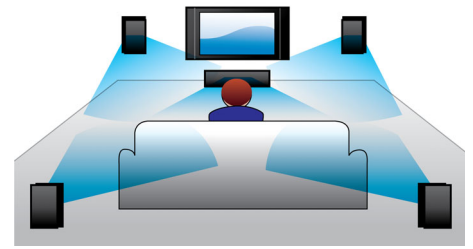

Dolby Digital

Because Dolby Digital, the world's leading digital multi-channel audio standards, make use of the way the human ear naturally processes sound, you experience superb quality surround sound audio with realistic spatial cues.