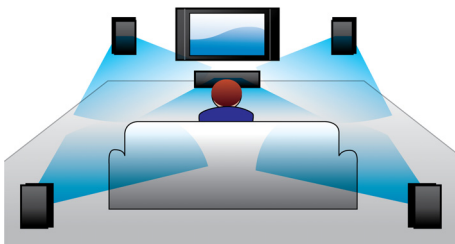

Dolby Digital

Because Dolby Digital, the world's leading digital multi-channel audio standards, make use of the way the human ear naturally processes sound, you experience superb quality surround sound audio with realistic spatial cues.