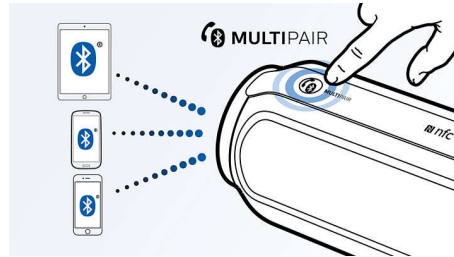

Swap music between 3 devices

Pair with 3 smart devices simultaneously so you can stream music from whichever device you want, without the hassle of un-pairing and re-pairing. To play a song on a different device, pause the song on the original device first and then play the new song on a different device to take over. It's perfect for sharing music with friends, parties or just playing different songs stored on different devices. Let friends and family pair at the same time, so you can swap between each other's music easily.