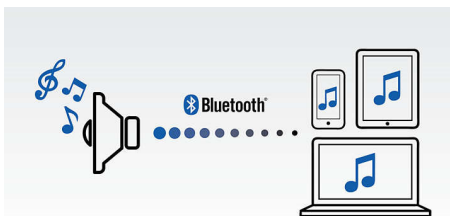

### Twin speaker drivers

Twin 1.75" Neodymium speaker drivers deliver natural, clear and balanced sound while dual opposing passive radiators extend and boost bass. Front and back full-range speaker drivers create even 360-degree sound, offering the freedom to enjoy the same quality sound wherever the speaker is facing.

### Digital Sound Processing

Advanced sound processing technology enhances the reproduction of your music so that each note resonates with crystal-clear accuracy, and each pause is sealed with pristine silence. Philips' proprietary Digital Sound Processing technology optimises the performance of compact speaker boxes, delivering sound that is clear, detailed and powerful without any distortion.

### Wireless music streaming

Bluetooth is a short range wireless communication technology that is both robust

and energy-efficient. The technology allows easy wireless connection to iPod/iPhone/iPad or other Bluetooth devices, such as smartphones, tablets or even laptops. So you can enjoy your favourite music and sound from videos or games wirelessly.