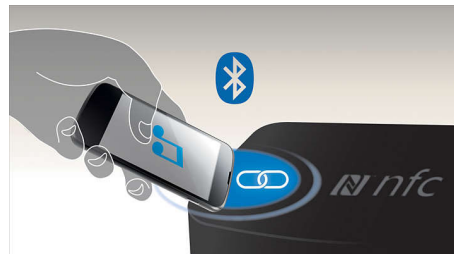

### Wireless music streaming

Bluetooth is a short range wireless communication technology that is both robust

and energy-efficient. The technology allows easy wireless connection to iPod/iPhone/iPad or other Bluetooth devices, such as smartphones, tablets or even laptops. So you can enjoy your favourite music and sound from videos or games wirelessly.

### Swap music between 3 devices

Pair with 3 smart devices simultaneously so you can stream music from whichever device you want, without the hassle of un-pairing and re-pairing. To play a song on a different device, pause the song on the original device first and then play the new song on a different device to take over. It's perfect for sharing music with friends, parties or just playing different songs stored on different devices. Let friends and family pair at the same time, so you can swap between each other's music easily.

### NFC technology

Pair Bluetooth devices easily with one-touch NFC (Near Field Communications) technology. Just tap the NFC-enabled smartphone or tablet on the NFC area of a speaker to turn the speaker on, start Bluetooth pairing and begin streaming music.