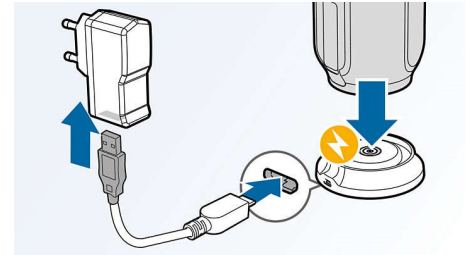

Speaker charging dock

Recharge your speaker simply and conveniently by docking it in a compact charging dock that fits anywhere in your home. Recharging your speaker while enjoying music lets you listen for as long as you want. For music on the move, the speaker can also be charged via standard USB cable.