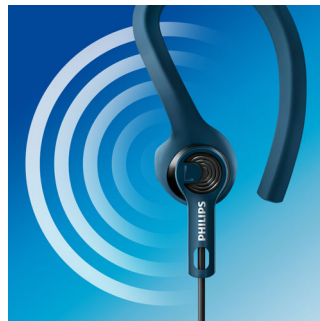

protection

- Ideal for intense workouts with IPX4 water resistance
- Kevlar® reinforced cable for ultimate durability
- Washable after workouts

PHILIPS

Highlights

3 wearing styles

Personalize your fit. Choose between earhook, fins or earbud styles to keep the headphones firmly in your ear, so you can keep on moving.

Extra durable Kevlar® cable

Designed for durability and strength. Its Kevlar-coated cable is protected against tearing and breaking, withstanding extreme workouts.

High performance sound

13.6mm drivers pump out high performance sound, pushing you to perform at your best.