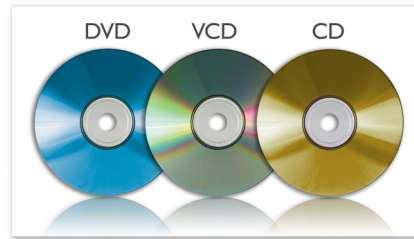

DVD, DVD+/-RW, (S)VCD, CD

The Philips Portable DVD player is compatible with most DVD and CD discs available in the market. DVD, DVD+/-R, DVD+/-RW, (S)VCD, and CD – all of them can play on the DVD player. DVD+/-R is a shorthand term for a DVD recordable DVD formats. Likewise, DVD+/-RW handles both common rewritable disc types.