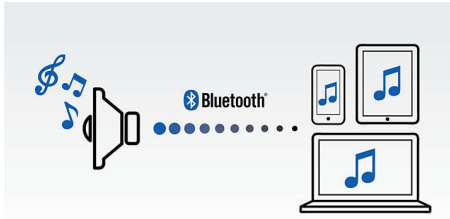

Simplicity in use

- Built-in microphone for hands-free phone calls
- Audio-in for easy connection to almost any electronic device
- Wireless music streaming via Bluetooth
- Swap music instantly between 2 devices with MULTIPAIR

Impressive sound

- Anti-clipping function for loud, distortion free music
- Advanced audio performance with a slim design

Designed for grab and go

- Built-in rechargeable battery for music playback anywhere

PHILIPS

wireless portable speaker
Bluetooth® with MULTIPAIR, Rechargeable battery, Black

BT2600B/00

Highlights

Wireless music streaming

Bluetooth is a short range wireless communication technology that is both robust and energy-efficient. The technology allows easy wireless connection to iPod/iPhone/iPad or other Bluetooth devices, such as smartphones, tablets or even laptops. So you can enjoy your favorite music, sound from video or game wireless on this speaker easily.

Swap music between 2 devices

Pair with 2 smart devices simultaneously so you can stream music from whichever device you want, without the hassle of un-pairing and re-pairing. To play a song on a different device, pause the song on the original device first and then play the new song on a different device to take over. It's perfect for sharing music with friends, parties, or just playing different songs stored on different devices. Let friends and family pair at the same time, so you can swap between each other's music easily.