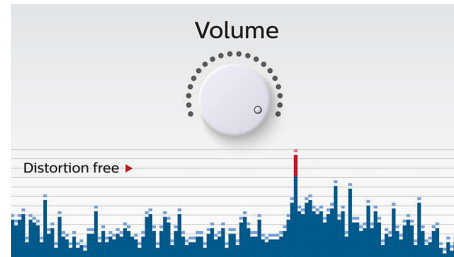

Anti-clipping function

Anti-Clipping lets you play music louder and keeps it high quality, even when the battery is low. It accepts the input signals from 300mV to 1000mV and keeps your speakers safe from damage by distortion. This speaker handles anti-clipping through a dedicated audio limiter IC. This monitors the musical signal as it goes through the amplifier and keeps peaks within the amp's range, preventing the audio distortion caused by clipping without affecting loudness. A speaker's ability to reproduce musical peaks decreases along with battery power, yet anti-clipping reduces peaks caused by low battery.