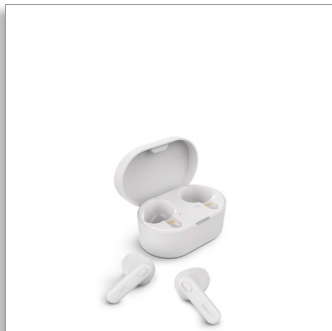

### Clear call quality

13 mm drivers for punchy bass  
Ergonomic design for comfort  
IPX4 splash/sweat resistant

TAT1138WT

## Hear your sounds clearly

Hear your sounds perfectly. These True Wireless headphones use 13 mm drivers for lush sound and punchy bass and an AI mic for clear calls. With IPX4 splash and sweat resistance and a pocket-sized charging case for 15 hours play time.