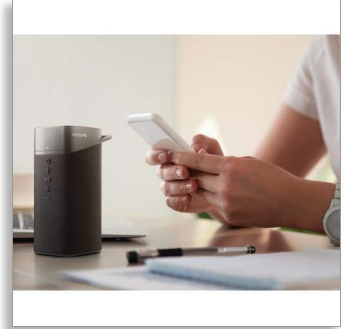

Philips
Wireless speaker

Bluetooth®
5 W Output Power
10 hours play time