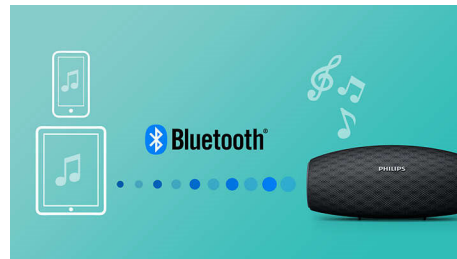

Bass radiators

EverPlay speaker gives powerful sound from a compact form factor, with the help of a large bass radiating area. It delivers extra bass boost and extension.

Anti-clipping function

Anti-Clipping lets you play music louder and keeps it high quality, even when the battery is low. It accepts a range of input signals, from 300mV to 1000mV and keeps your speakers safe from damage by distortion. This built-in function monitors the musical signal as it goes through the amplifier and keeps peaks within the amplifier's range, preventing the audio distortion caused by clipping without affecting loudness. A portable speaker's ability to reproduce musical peaks decreases along with battery power, yet anti-clipping reduces peaks caused by low battery, keeping music distortion free.

Wireless music streaming

Bluetooth is a wireless communication technology that is both robust and energy-efficient. The technology allows easy wireless connection to iPod/iPhone/iPad or other Bluetooth devices, such as smartphones, tablets or even laptops. So you can enjoy your favorite music, sound from video or game wireless on this speaker easily.

30m Bluetooth range

Move freely around with your smart phone, without worrying about dropping your music. EverPlay speaker offers an incredibly stable and long-range Bluetooth connection up to 30 metres or 100 feet, three times faster than industry standards. The speakers are equipped with a sensitivity antenna and radio frequency filter to minimize background interference.