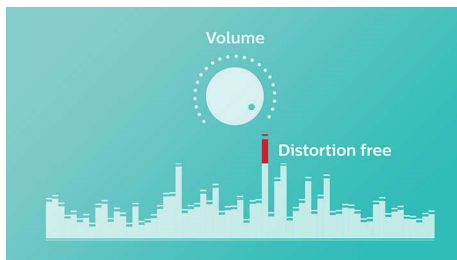

Bass radiators

EverPlay speaker gives powerful sound from a compact form factor, with the help of a large bass radiating area. It delivers extra bass boost and extension.

Anti-clipping function

Anti-Clipping lets you play music louder and keeps it high quality, even when the battery is low. It accepts a range of input signals, from 300mV to 1000mV and keeps your speakers safe from damage by distortion. This built-in function monitors the musical signal as it goes through the amplifier and keeps peaks within the amplifier's range, preventing the audio distortion caused by clipping without affecting loudness. A portable speaker's ability to reproduce musical peaks decreases along with battery power, yet anti-clipping reduces peaks caused by low battery, keeping music distortion free.