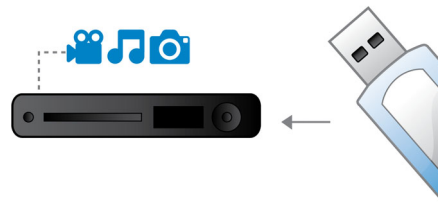

HDMI 1080p

HDMI 1080p upscaling delivers images that are crystal clear. Movies in standard definition can now be enjoyed in true high definition resolution - ensuring more details and more true-to-life pictures. Progressive Scan (represented by "p" in "1080p") eliminates the line structure prevalent on TV screens, again ensuring relentlessly sharp images. To top it off, HDMI makes a direct digital connection that can carry uncompressed digital HD video as well as digital multichannel audio, without conversions to analog - delivering perfect picture and sound quality, completely free from noise.

ProReader Drive

ProReader Drive lets you enjoy your movies and videos worry-free. Even when old discs get smudgy or scratched, you can rest assured that they will play right through from start to end - without any sign that they have been damaged. Using state-of-the-art technology, ProReader Drive converts weak analog signals into robust digital ones, extracting information that allows less-than-perfect discs to play smoothly through. Together with its ability to read virtually any video format, ProReader Drive gives you the unbeatable assurance that whatever you pop in will most definitely play.

Multimedia DivX

Play CD, (S)VCD, DVD, DVD+- R/RW, DivX, MP3, WMA, JPEG

USB Media Link

The Universal Serial Bus or USB is a protocol standard that is conveniently used to link PCs, peripherals and consumer electronic equipment. With USB Media Link, all you have to do is plug in your USB device, select the movie, music or photo and play away.