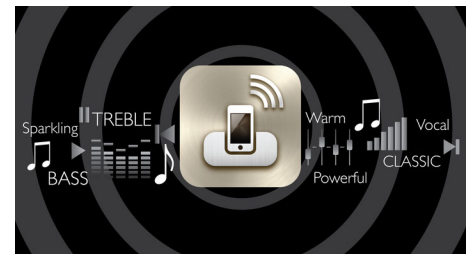

AirPlay wireless technology

AirPlay lets you stream your entire iTunes music collection to your Fidelio docking stations. It plays wirelessly from the iTunes

program on your computer, iPhone, iPad or iPod Touch - to any AirPlay-enabled speaker in your home. All you have to do is ensure your speakers are connected to your Wi-Fi network. AirPlay also lets you play simultaneously on every speaker in every room. Get your favorite tunes to follow you whichever room you go.

Spotify

Spotify is a better way to listen to music. Instant access to millions of songs on the speakers. Just hit play to stream anything you like. The premium account in iOS devices of Spotify comes with a Connect feature which lets you choose music on your Spotify app and listen on the speakers with no interruption from any activities on your mobile devices and also without battery drainage on it.

SoundStudio App

Have music the way you like it now. SoundStudio truly puts the power over your music into the palm of your hands. It lets you change every aspect of sound, using only your iPhone, with controls that are intuitive and simple. Now you can tweak, tailor and create your desired sound experience and have your favorite songs come to new life. SoundStudio also lets you listen to thousands of Internet radio stations worldwide, broadening your music experience even further.