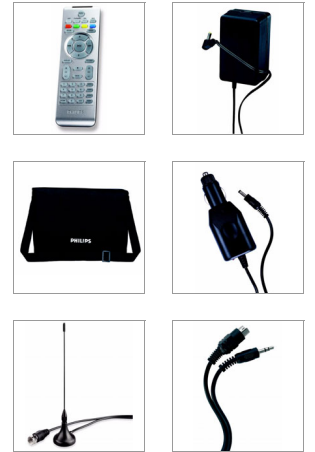

Philips
Portable DVD Player

PET1046

Swivel Screen, flexible view

with built-in digital TV receiver

Enjoy movies on the Philips PET1046 Portable DVD Player with 10.2" LCD display and a 180-degree swivel screen. Plus, share your favourite video experiences with pals thanks to SDHC card slot and USB2.0 connector. Comes with Travel bag.

- Support DVB-T for free-to-air digital TV and radio channels
- 7-day Electronic Programme Guide (EPG)
- Direct Teletext and subtitle function support

For ultimate convenience

- Enjoy up to 6 hours' continuous playback*
- USB and SD card slots for photos and music playback
- Travel bag included