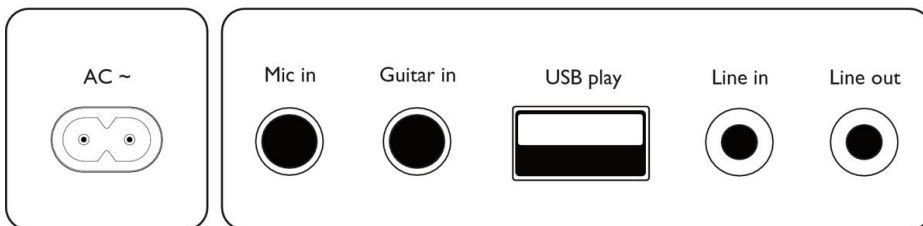

Highlights

Extra bass. 14 hours play time

With powerful sound and big, pumping bass, this karaoke speaker can fill the room with beats. The built-in battery lets you rock the party outdoors for up to 14 hours play time on a single charge.

Party light effects

Get everyone up and dancing with party light effects! A ring of colored lights on the speaker pulses in time to the music, and there are four different lighting modes to choose from. However you love to party, this speaker has you covered.

Mic and guitar inputs

A mic input (6.3 mm) lets you take the party up a notch. There's also a guitar input, so you can take the lead vocals while you're shredding a solo! Both guitar and mic have their own volume controls on the speaker. You can change your voice, fade vocals, and add echo effects too.

All your tunes. Bluetooth

Stream playlists via Bluetooth. Plug in other sources via audio-in or USB—or plug the speaker into another speaker or amp using the line-out socket. Rotary knobs on the speaker let you select the source or even fine-tune the bass and treble.

Ready for anything

The trolley design with built-in carry handle and battery means you can play this speaker wherever you like. Take the beats to a friend's house. Set up on the basketball court. You can skip tracks and turn the volume up directly from the speaker.

Issue date 2022-11-01

Version: 5.1.3

12 NC: 8670 001 77318
EAN: 48 95229 12273 4

© 2022 Koninklijke Philips N.V.
All Rights reserved.

Specifications are subject to change without notice.
Trademarks are the property of Koninklijke Philips N.V.
or their respective owners.

www.philips.com