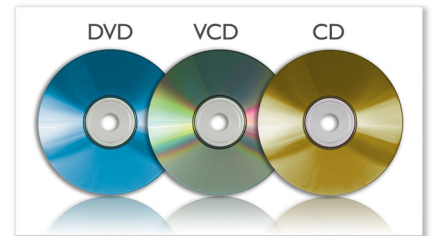

DVD, DVD+/-RW, (S)VCD, CD

The Philips Portable DVD player is compatible with most DVD and CD discs available in the market. DVD, DVD+/-R, DVD+/-RW, (S)VCD and CD – all of them can play on the DVD player. DVD+/-R is a shorthand term for a DVD drive that can accept both of the common recordable DVD formats. Likewise, DVD+/-RW handles both common rewritable disc types.