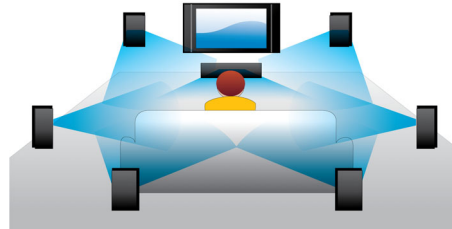

Dolby TrueHD

Dolby TrueHD delivers 7.1 channels of the finest sound from your Blu-ray Discs. Audio reproduced is virtually indistinguishable from the studio master, so you hear what the creators intended for you to hear. Dolby TrueHD completes your high definition entertainment experience.