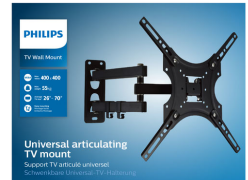

Philips  
TV Wall Mount

# Universal articulating wall mount

for TV size between 26" to 70"

Designed to fit most brands of TV with a focus on safety & ease of use. Easy 1-2-3 installation kit includes necessary hardware for different wall types, templates. Slim design but strong for weight capacity up to 35kg (77 lbs).

### Easy installation

- Level correction
- TV cable management to hide cables for a neater look
- Mounting hardware included
- Standard VESA mounting hole pattern
- Up to VESA 400x400 mounting