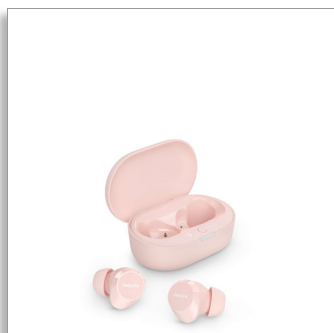

Philips  
True Wireless  
Headphones

Small buds. Great value  
Natural sound. Dynamic bass  
Pocket-sized charging case  
Clear calls

TAT1209PK

## Get your music on

The best things in life are simple. Grab your headphones, take your tunes, and head out! With great sound, dynamic bass, and a pocket-sized charging case, these super-small and comfy true wireless earbuds are ready for your day-and night.