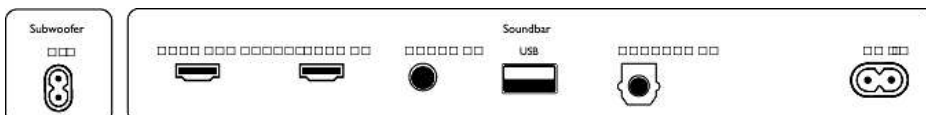

Outer Carton

- Length: 107 cm
- Number of consumer packagings: 2
- Length: 42.1 inch
- Width: 60 cm
- Gross weight: 23.6 kg
- Height: 21 cm
- GTIN: 1 08 40063 20259 4
- Width: 23.6 inch
- Height: 8.3 inch
- Nett weight: 16.6 kg
- Gross weight: 52.029 lb
- Nett weight: 36.596 lb
- Tare weight: 7 kg
- Tare weight: 15.432 lb

Convenience

- Remote Control
- Display type: 5-digit 14-segment LED display
- Night mode: No

Compatibility

- Smartphone/tablet APP control

Power

- Main unit power supply: 100-240V AC, 50/60 Hz
- Subwoofer power supply: 100-240V AC, 50/60 Hz
- Subwoofer standby power: < 0.5 W
- Main unit standby power: < 0.5 W
- Auto standby

Packaging dimensions

- Height: 18.5 cm
- Packaging type: Carton
- Type of shelf placement: Laying
- Width: 105 cm
- Depth: 45 cm
- Height: 7.3 inch
- Number of products included: 1
- Width: 41.3 inch
- Gross weight: 11 kg
- Depth: 17.7 inch
- Nett weight: 8.3 kg
- Gross weight: 24.251 lb
- Nett weight: 18.298 lb
- Tare weight: 2.7 kg
- Tare weight: 5.952 lb
- UPC: 8 40063 20259 7

Accessories

- Included accessories: Remote Control (with battery), Power cord, Wall mount bracket, Quick start guide, World Wide Warranty leaflet

Design

- Color: Anthracite
- Wall mountable

Issue date 2024-04-13

Version: 4.1.1

UPC: 8 40063 20259 7

© 2024 Koninklijke Philips N.V.
All Rights reserved.

Specifications are subject to change without notice.
Trademarks are the property of Koninklijke Philips N.V.
or their respective owners.

www.philips.com