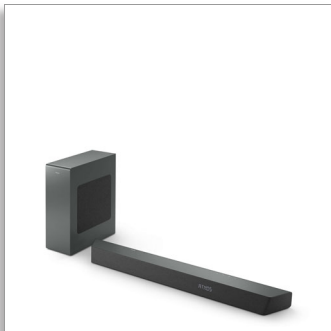

Philips
Soundbar 3.1 with wireless
subwoofer

600W max. Wireless subwoofer
Dolby Atmos. Cinema Experience
Play-Fi. Home Sound Made Easy
Connects with voice assistants

TAB8507B

The One that brings the cinema home

The One Soundbar with wirelessly connecting subwoofer gives you the true cinema experience. Dedicated center-channel speakers provide great vocal clarity and Dolby Atmos delivers incredible, immersive surround sound.

PHILIPS

Soundbar 3.1 with wireless subwoofer
600W max. Wireless subwoofer Dolby Atmos. Cinema Experience, Play-Fi. Home Sound Made Easy,
Connects with voice assistants

Highlights

3.1 channels. 600W max power

This soundbar brings max 600W (300W RMS at 10% THD) of powerful and rich sound to everything you watch. 3.1 channels fill any room with spellbinding soundtracks, thunderous effects, and crystal-clear dialogue. The wireless subwoofer adds impact to every explosion and every beat.