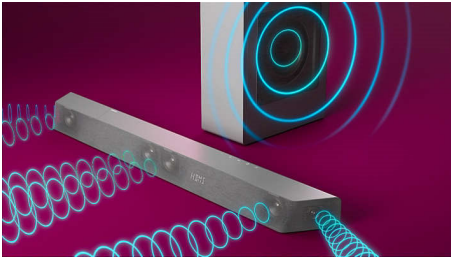

This soundbar brings max 600W (300W RMS at 10% THD) of powerful and rich sound to everything you watch. 3.1 channels fill any room with spellbinding soundtracks, thunderous effects, and crystal-clear dialogue. The wireless subwoofer adds impact to every explosion and every beat.