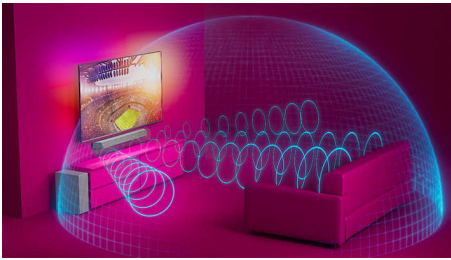

PHILIPS

Soundbar 3.1 with wireless subwoofer
600W max. Wireless subwoofer Dolby Atmos. Cinema Experience, Play-Fi. Home Sound Made Easy,
Connects with voice assistants

Highlights

3.1 channels. 600W max power

This soundbar brings max 600W (300W RMS at 10% THD) of powerful and rich sound to everything you watch. 3.1 channels fill any room with spellbinding soundtracks, thunderous effects, and crystal-clear dialogue. The wireless subwoofer adds impact to every explosion and every beat.

Dolby Atmos

Increase the drama no matter what you watch. This Dolby Atmos-compatible soundbar reproduces depth as well as height, creating virtual three-dimensional surround sound that flows above and around you.