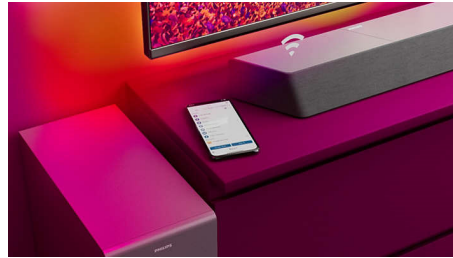

Philips Wireless Home System

This Play-Fi-compatible soundbar gives perfect home-theater sound. Connect the soundbar to any external and smart devices in your home. DTS Play-Fi connectivity and the Philips Sound App let you play your sounds throughout your home Wi-Fi network.