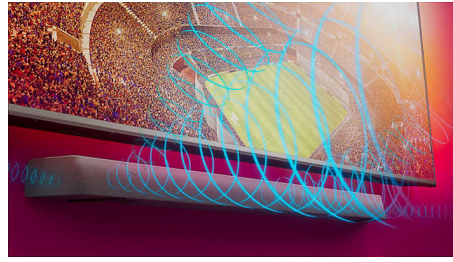

Stadium EQ Mode

Experience the excitement of live sports, right there in your living room. Stadium EQ Mode immerses you in ambient crowd noise, just like you were sitting in the stadium! Be thrilled by every crucial moment and still hear crystal-clear commentary.