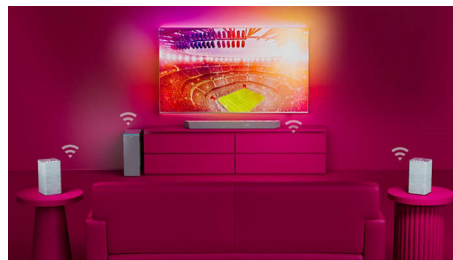

The One Soundbar with wirelessly connecting subwoofer gives you the true cinema experience. Dedicated center-channel speakers provide great vocal clarity and Dolby Atmos delivers incredible, immersive surround sound.

Dolby Atmos

Increase the drama no matter what you watch. This Dolby Atmos-compatible soundbar reproduces depth as well as height, creating virtual three-dimensional surround sound that flows above and around you.

Stadium EQ Mode

Experience the excitement of live sports, right there in your living room. Stadium EQ Mode immerses you in ambient crowd noise, just like you were sitting in the stadium! Be thrilled by every crucial moment and still hear crystal-clear commentary.

DTS Play Fi Home Theatre

This Play-Fi-compatible soundbar gives perfect home-theater sound. It streams perfectly synced, high-quality audio between any compatible speakers, TVs and soundbars, creates a true surround-sound that elevate your home audio experience.