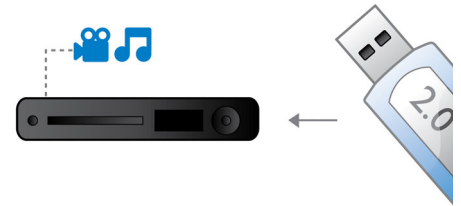

Dimensions

- Set dimensions (W x H x D): 90 x 50 x 100 mm
- Packaging dimensions (W x H x D): 220 x 140 x 62 mm

Highlights

Hi-Speed USB 2.0 Link

The Universal Serial Bus or USB is a protocol standard that is conveniently used to link PCs, peripherals and consumer electronic equipment. Hi-Speed USB devices have a data transfer rate of up to 480 Mbps - up from the 12 Mbps in original USB ones. With Hi-Speed USB 2.0 Link, all you have to do is plug in your USB device, select the movie, music or photo and play away.