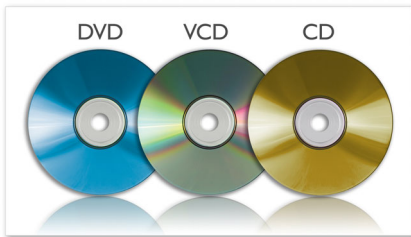

DVD, DVD+/-RW, (S)VCD, CD

The Philips Portable DVD player is compatible with most DVD and CD discs available in the market. DVD, DVD+/-R, DVD+/-RW, (S)VCD, and CD – all of them can play on the DVD player. DVD+/-R is a shorthand term for a DVD drive that can accept both of the common recordable DVD formats. Likewise, DVD+/-RW handles both common rewritable disc types.