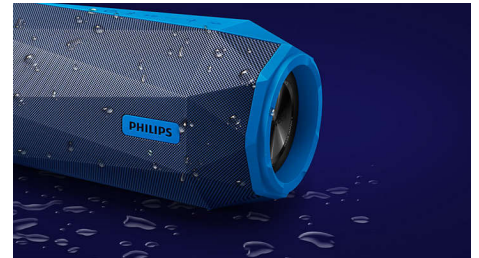

High power

Built to bring big beats to the streets, the Philips ShoqBox SB500 pumps out huge sound from a portable Bluetooth speaker. Made with tough, high quality custom materials, ShoqBox delivers a ludicrously loud 30W total output power. With the integration of some next-level signal processing that monitor and adjusts the signal for the best sound at any volume, SB500 gives you enough dynamic, powerful, enormous sound to keep any street party rocking.

Outdoor toughness

Waterproof, shockproof and party proof. The SB500 is built to survive. With an IPX7 rating, it can handle being held in water up to 1 meter deep for 30 minutes. So having it in the shower, or at the beach, is easy. The SB500 has also survived "torture chamber" testing, proving it can take a knocking and keep on rocking.