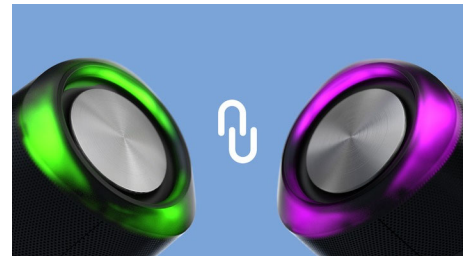

Play it loud. Pair for stereo

Twin passive radiators deliver strong bass and sound stays clear even at high volume. Want to make the party even bigger? Pair with an identical speaker for stereo sound. LED lights at each end of the speaker flash in time with the tunes.

Audio-in for easy connection

Want to connect to an external audio source like a turntable or MP3 player? The audio-in socket at the back of the speaker lets you connect to almost any electronic device.

Issue date 2022-04-04

Version: 10.1.2

12 NC: 8670 001 62843
EAN: 48 95229 10222 4

© 2022 Koninklijke Philips N.V.
All Rights reserved.

Specifications are subject to change without notice.
Trademarks are the property of Koninklijke Philips N.V.
or their respective owners.

www.philips.com