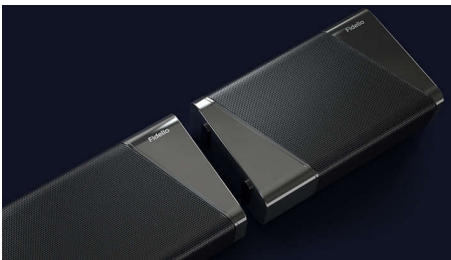

Surround sound on demand

Want to fully immerse on movie night? Simply remove the detachable speakers from the ends of the soundbar and place them behind you to create a true surround-sound setup. The dedicated centre channel ensures that you'll

hear every word—from blockbusters to podcasts.