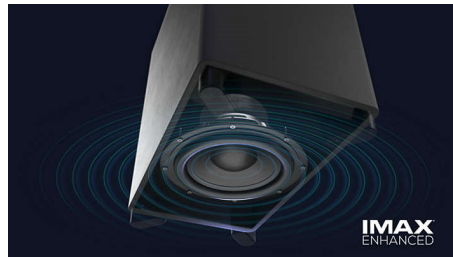

IMAX Enhanced

This powerful soundbar is certified IMAX Enhanced, which means that it's capable of delivering an audio experience that truly takes you to another world. The 240 W subwoofer looks great freestanding and the soundbar itself has a low profile for simple placement.