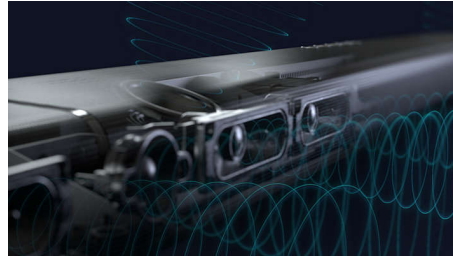

Dolby Atmos and Dolby Surround

Get the full Dolby Atmos experience from this soundbar's up-firing speakers. Your favourite movies and shows will sound breathtakingly realistic as sound flows above and around you. If you're watching non-Atmos content, the soundbar switches to Dolby Surround.