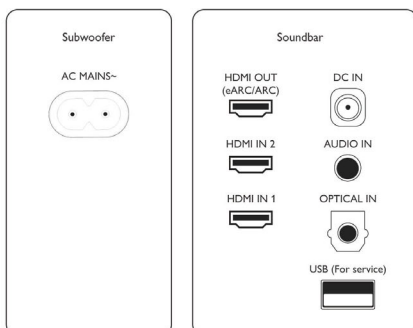

Outer Carton

- Length: 116.5 cm
- Number of consumer packages: 2
- Width: 53.5 cm
- Gross weight: 44.1 kg
- Height: 48 cm
- GTIN: 1 48 95229 11262 6
- Net weight: 31.6 kg
- Tare weight: 12.5 kg

Convenience

- Remote Control
- Night mode: No

Compatibility

- Smartphone/tablet APP control

Power

- Subwoofer Power supply: 220–240 V AC, 50/60 Hz
- Main unit power supply: 100-240 V AC, 50/60 Hz
- Subwoofer standby power: < 0.5 W
- Main unit standby power: < 0.5 W
- Auto standby

Packaging dimensions

- Height: 45.8 cm
- Packaging type: Box
- Width: 115 cm
- Depth: 40.5 cm
- Number of products included: 1
- EAN: 48 95229 11262 9
- Gross weight: 20.69 kg
- Net weight: 15.8 kg
- Tare weight: 4.89 kg

Accessories

- Included accessories: Remote Control (with battery), Power cord, Quick start guide, World Wide Warranty leaflet

Design

- Colour: Black
- Wall mountable

Dimensions

- Main Unit (W x H x D): 1312 x 55.6 x 120 mm
- Main Unit Weight: 5.97 kg
- Subwoofer (W x H x D): 230 x 400 x 407 mm
- Subwoofer Weight: 9.6 kg
- Satellite Speaker (W x H x D): 183 x 55.6 x 120 mm
- Satellite Speaker Weight: 0.786 kg

Video

- 3D pass-through
- Video Enhancement: 4K Video Pass-through, Dolby Vision, HDR10, HDR10+, HLG

Issue date 2024-04-13

Version: 19.1.3

EAN: 48 95229 11262 9

© 2024 Koninklijke Philips N.V.
All Rights reserved.

Specifications are subject to change without notice.
Trademarks are the property of Koninklijke Philips N.V.
or their respective owners.

www.philips.com