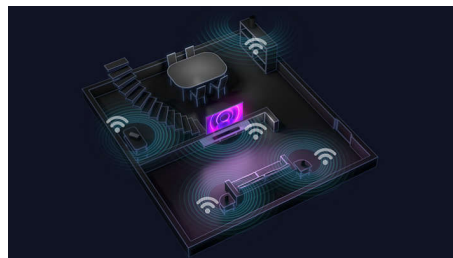

Surround sound on demand

Want to fully immerse on movie night? Simply remove the detachable speakers from the ends of the soundbar and place them behind you to create a true surround-sound setup. The dedicated centre channel ensures that you'll

hear every word—from blockbusters to podcasts.

Dolby Atmos and Dolby Surround

Get the full Dolby Atmos experience from this soundbar's up-firing speakers. Your favourite movies and shows will sound breathtakingly realistic as sound flows above and around you. If you're watching non-Atmos content, the soundbar switches to Dolby Surround.

Play-Fi. Multi-room and more

DTS Play-Fi compatibility makes this premium Fidelio soundbar a powerful component in a multi-room audio setup. You can easily sync and group Play-Fi-compatible speakers and