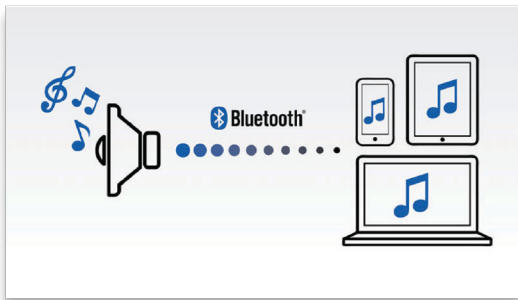

USB Recording

- It allows to record music or any voice to USB from FM and Audio-in

Elegant and durable

- Durable wooden cabinet with matt finish

PHILIPS

Feature highlights

USB record

It allows you to record music or any voice to USB from FM and Audio-In.

FM tuner

The built-in FM tuner lets you enjoy your favorite songs or news from your radio station every day. Simply tune into the station that you want to listen.

Bluetooth-enabled

Bluetooth is a short range wireless communication technology that is both robust and energy-efficient. The technology allows easy wireless connection to other Bluetooth devices, so you can play your favorite music from any smartphones, tablets or even laptops including iPod or iPhone on Bluetooth-enabled speaker easily.