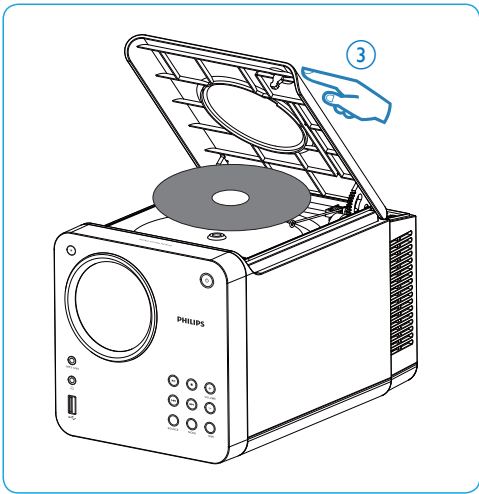

Register your product and get support at
www.philips.com/welcome

EN
MCM103B

Quick Start Guide

Main unit

1 x MP3 link cable

Remote Control

2 x Loudspeaker boxes

Power cord

User Manual

Quick Start Guide

PHILIPS

A Connect

B Set clock

C Play discs

D Listen to radio

E Play from USB