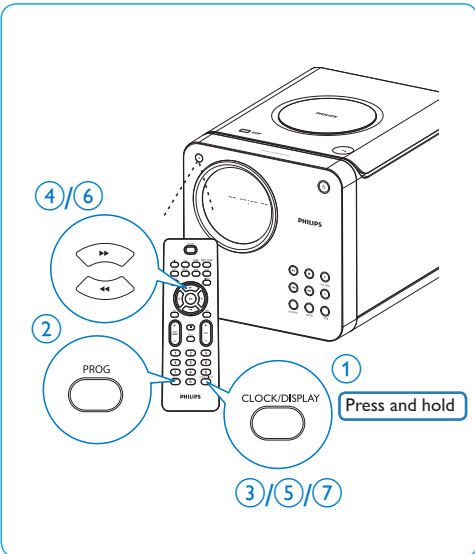

Register your product and get support at
www.philips.com/welcome

EN
MCM103B

Quick Start Guide

Main unit

1 x MP3 link cable

Remote Control

2 x Loudspeaker boxes

Power cord

User Manual

Quick Start Guide

PHILIPS

A Connect

B Set clock

C Play discs

D Listen to radio

E Play from USB