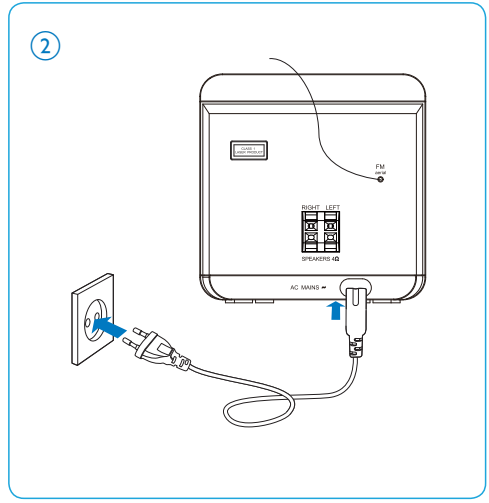

Register your product and get support at
www.philips.com/welcome

EN
MCM103B

Quick Start Guide

Main unit

1 x MP3 link cable

Remote Control

2 x Loudspeaker boxes

Power cord

User Manual

Quick Start Guide

PHILIPS

A Connect

B Set clock

C Play discs

D Listen to radio

E Play from USB