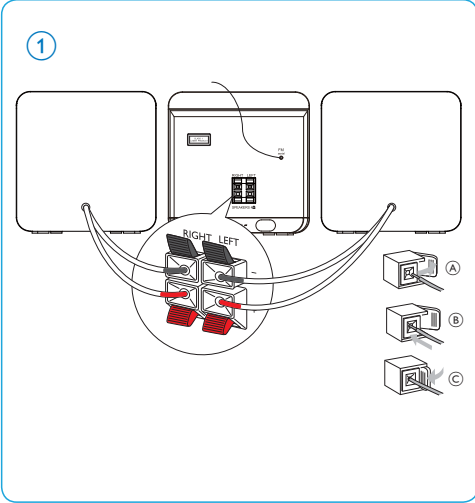

Register your product and get support at
www.philips.com/welcome

EN
MCM103B

Quick Start Guide

Main unit

1 x MP3 link cable

Remote Control

2 x Loudspeaker boxes

Power cord

User Manual

Quick Start Guide

PHILIPS

A Connect

B Set clock

C Play discs

D Listen to radio

E Play from USB