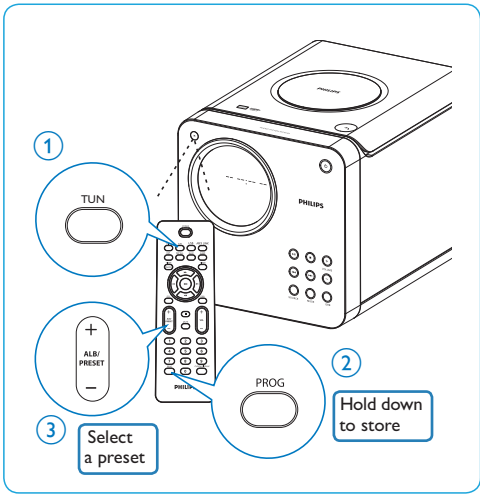

Register your product and get support at
www.philips.com/welcome

EN
MCM103B

Quick Start Guide

Main unit

1 x MP3 link cable

Remote Control

2 x Loudspeaker boxes

Power cord

User Manual

Quick Start Guide

PHILIPS

A Connect

B Set clock

C Play discs

D Listen to radio

E Play from USB