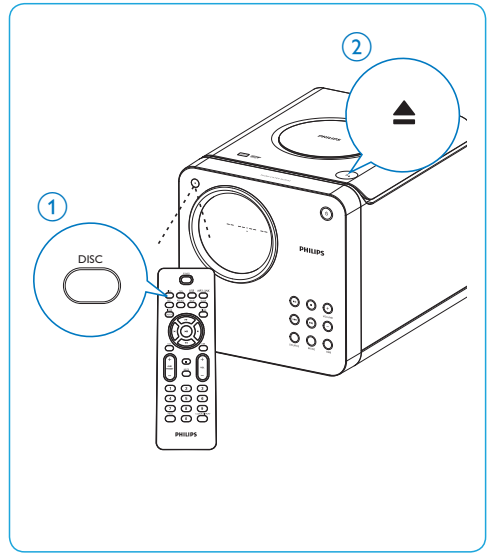

Register your product and get support at
www.philips.com/welcome

EN
MCM103B

Quick Start Guide

Main unit

1 x MP3 link cable

Remote Control

2 x Loudspeaker boxes

Power cord

User Manual

Quick Start Guide

PHILIPS

A Connect

B Set clock

C Play discs

D Listen to radio

E Play from USB