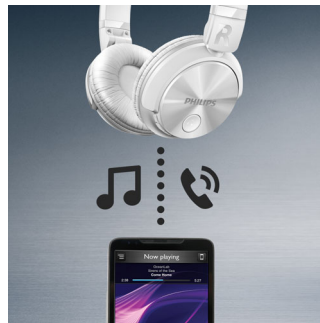

32 mm speaker drivers

32 mm high-powered drivers deliver clear and powerful bass.

Adjustable ear shells, headband

Adjustable earshells and headband adapts to fit your head.

Bluetooth technology

Pair your headphones with any Bluetooth device for crystal clear music enjoyment that's wireless.

Soft ear cushions

Soft breathable ear cushions for long listening sessions and comfort.

Wireless music and calls

Simply pair your smart device with your headphones via Bluetooth and enjoy the freedom and pleasure of crystal clear music and phone calls — without the hassle of wires.