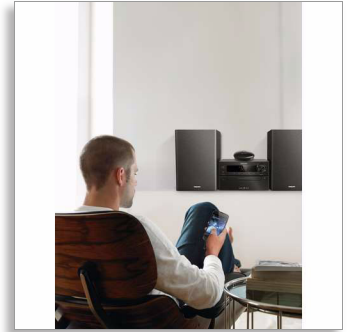

Philips
Bluetooth® Hi-Fi adapter

Bluetooth® music receiver

For smartphone, tablet
NFC
Bluetooth® aptX and AAC

AEA2500

Play music wirelessly from smartphone to Hi-Fi

Bluetooth-enabled

Philips Bluetooth® Hi-Fi Adapter turns your Hi-Fi or PC speaker system into a wireless sound system. Simply connect the adapter, and you're ready to play music from your smartphone, tablet and other Bluetooth-enabled devices to your Hi-Fi.

Turns your Hi-Fi into a wireless sound system

- Connects to almost any Hi-Fi or PC speaker system
- Uses RCA or 3.5-mm jack to connect adapter
- Enjoy better sound than from your smartphone

Simplicity in use