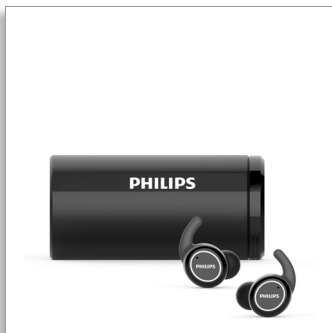

Philips
Wireless Headphone

6mm drivers/ closed-back

In-ear
6 hrs playtime
Secure fit

TAST702BK

Ditch the wires.

Train free.

These true wireless in-ear sports headphones love it when you sweat. IPX5 splash resistance and UV clean technology mean you'll stay fresh however hard you go. You get up to 18 hours play time with the portable charging case.

Train hard. Stay fresh. Feel free.

- Get up to 18 hours play time with the case
- IPX5 waterproof. Waterproof and sweat-proof
- Portable charging case. Multiple charges in your pocket
- Quick Charge. Charge for 15 minutes, train extra 1.5 hours
- UV cleaning. Place earpieces in charging case to clean
- 6 hours play time from a single charge

From workout playlist to vital call

- 6 mm neodymium acoustic drivers
- Detailed sound. Decent bass
- Tap the earbud to control music and calls
- Smart pairing. Automatically find your Bluetooth device

Product dimensions

- Cable length: 8 cm
- Height: 3.9 cm
- Width: 3.81 cm
- Weight: 0.064 kg

Accessories

- Quick Start Guide
- USB cable
- Charging case
- Ear caps: 3 sizes

Design

- Color: Black

Highlights

3 interchangeable ear-tips