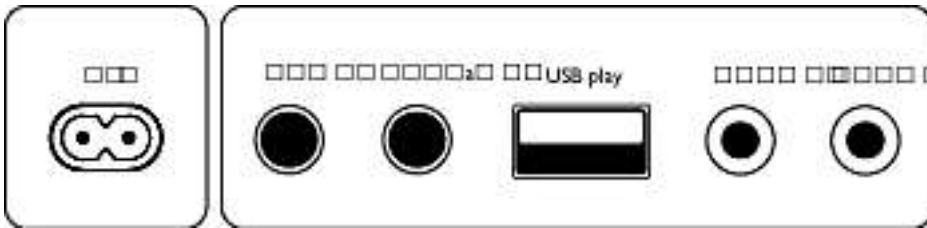

Product dimensions

- Height: 70 cm
- Width: 30.9 cm
- Depth: 32.2 cm
- Weight: 10.52 kg

Accessories

- Included accessories: AC Power Cord, Quick start guide, Warranty certificate, Safety warranty sheet

Display

- Backlight: Blue
- Charging indicator: red

Issue date 2024-03-08

Version: 2.1.1

EAN: 48 95229 12869 9

© 2024 Koninklijke Philips N.V.
All Rights reserved.

Specifications are subject to change without notice.
Trademarks are the property of Koninklijke Philips N.V.
or their respective owners.