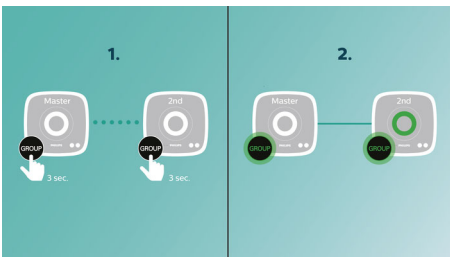

One tap to set up izzylink™

No router, no password, no apps needed for set up. Just long press the "GROUP" button on two

speakers to set up for the first time. Repeat to add a 3rd, 4th, or 5th speaker. Each long press of the "Group" button adds one new speaker at a time. Multiroom music has never been easier. Once complete, the izzylink™ network will be stored even when the speaker is unplugged.