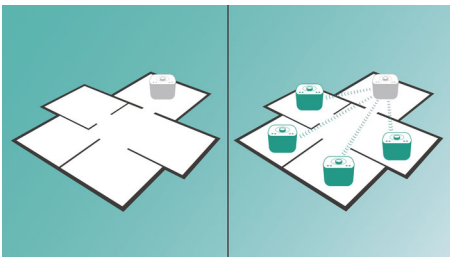

Enrich your sound experience

- 2 x 2.5" drivers with bass port for room-filling sound

Simplicity in use

- Stream all your music via izzylink™
- Wireless music streaming via Bluetooth

PHILIPS

Highlights

Play music in one room

Philips izzy speaker lets you stream all your favorite music from your phone, tablet or computer, no matter which music or radio app you use.

izzylink™

izzylink™ is a wireless technology that uses the IEEE 802.11n standard to enable the link-up of multiple speakers to form a wireless network. The network connects up to five speakers without the need of a router, Wi-Fi password, or any smart device mobile app to set it up. You can add izzy speakers to the network easily to enjoy music playing at the same time in different rooms. Each speaker can still be switched between single mode for individual use or group mode for multiroom music with one tap.