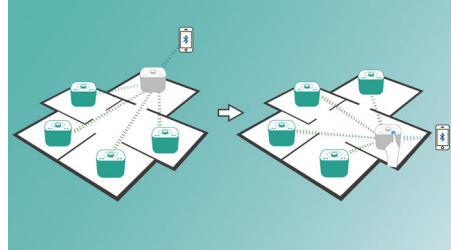

Switch the lead speaker easily

In each izzylink™ group, any individual speaker can be the master, streaming music to the others. When you want to take the lead to share your own music, press the Bluetooth button on the speaker in your room and share that music from your device instantly. Other speakers in the same izzylink™ group will play the same music in sync at the same time. Sharing music with each other is just that easy.