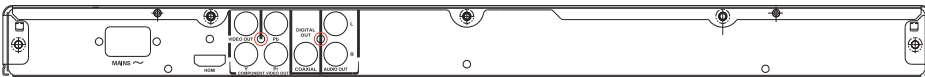

Audio Playback

- Compression format: Dolby Digital, MP3, PCM, WMA
- MP3 bit rates: 32 - 256 kbps
- Playback Media: CD, CD-R/RW, MP3-CD, MP3-DVD, WMA-CD

Still Picture Playback

- Picture Compression Format: JPEG
- Picture Enhancement: Flip photos, High Definition Resolution, Rotate, Slideshow with MP3 playback, Zoom
- Playback Media: DVD+R/+RW, DVD-R/-RW, CD-

R/RW, Kodak Picture CD, Picture CD

Multimedia Applications

- Multimedia connections: USB memory class device
- Playback Formats: MP3, JPEG Still pictures, DivX

Connectivity

- Front / Side connections: Microphone
- Rear Connections: Analog audio Left/Right out, ComponentVideo out Progressive, Composite video (CVBS) output, Digital coaxial out, HDMI output

Convenience

- Child Protection: Child Lock, Parental Control
- Karaoke: MIC volume
- On-Screen Display languages: English, Malay, Simplified Chinese, Traditional Chinese, Korean, Thai

Accessories

- Included accessories: 2 x AAA Batteries, Audio/Video cable, Power cord, Quick start guide, Remote Control, User Manual, World Wide Warranty leaflet

Dimensions

- Set dimensions (W x H x D): 435 x 37 x 235 mm
- Packaging dimensions (W x H x D): 490 x 82 x 320 mm

Power

- Power consumption: < 10 W
- Power supply: 110-240V, 50/60 Hz
- Standby power consumption: < 0.8 W

Issue date 2012-08-08

Version: 3.0.11

12 NC: 8622 810 13283
EAN: 87 10895 94063 4

© 2012 Koninklijke Philips Electronics N.V.
All Rights reserved.

Specifications are subject to change without notice.
Trademarks are the property of Koninklijke Philips
Electronics N.V. or their respective owners.

www.philips.com