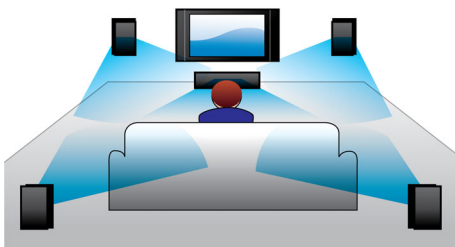

Dolby TrueHD and DTS-HD

Dolby TrueHD and DTS-HD Master Audio Essential deliver the finest sound from your

Blu-ray Discs. Audio reproduced is virtually indistinguishable from the studio master, so you hear what the creators intended for you to hear. Dolby TrueHD and DTS-HD Master Audio Essential complete your high definition entertainment experience.