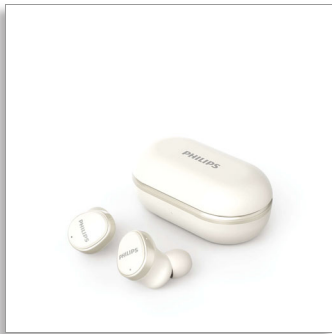

Philips
True Wireless
Headphones

12 mm neodymium drivers

Active noise cancelling (ANC)
Secure, comfortable in-ear fit
Up to 29 hours of total play time

TAT4556WT

Your music. Your way.

These true wireless headphones with hybrid active noise cancelling tune out background noise and give you the clear sound and deep bass you need. Enjoy a comfortable fit, IPX4 splash and sweat resistance and 29 hours of play time with the case.

Clear sound. Deep bass.

- 12 mm neodymium drivers for clear sound and deep bass
- Supports AAC code, an extremely high-quality sound source
- Always focused on the music. Hybrid active noise cancelling

Extremely convenient. Super comfortable.

- Easy control and pairing
- Mono mode lets you make calls using a single earbud
- Secure, comfortable in-ear fit

Portable charging case. Up to 29 hours play time