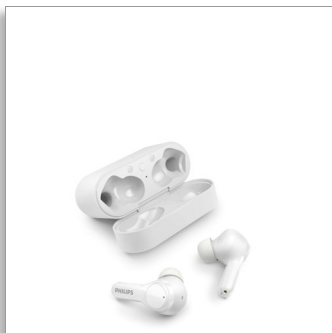

Philips
True Wireless
Headphones

Rich sound

Clear call quality
IPX5 water resistant
Up to 26 hours of play time

TAT3217WT

Rich sound wherever you go

Experience rich sound for your music and crystal clear call clarity with these True wireless headphones. Comfortable, reliable and with a charging case that slips in your pocket! IPX5 splash and sweat resistant and with 26 hours of play time.

Small charging case holds 26 hours of play time

- 6 hours of play time. 15 minutes quick charge for an extra hour
- Case offers 20 hours of extra play time
- Pocket-sized USB-C charging case
- IPX5 splash and sweat resistant

Rich sound. Ergonomic design

- Secure, comfortable in-ear fit
- 3 extra pairs of silicone ear tips (large, medium, small)
- 10 mm neodymium drivers for rich sound
- Dedicated Philips Headphones App support

PHILIPS

True Wireless Headphones

Rich sound Clear call quality, IPX5 water resistant, Up to 26 hours of play time

Highlights

Secure, comfortable in-ear fit

These hockey stick design earbuds fit into your ear canals, creating a seal that diminishes external noise. Powerful 10 mm drivers let you enjoy rich, vibrant sound. Includes three sizes of soft, interchangeable silicone ear-tip covers.