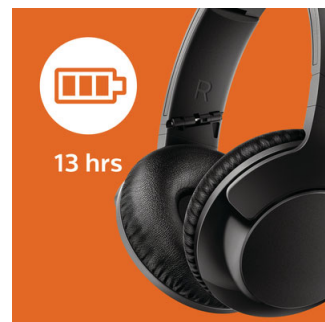

12-hour playtime

With 12 hours of playtime, you'll have enough power to keep your music going all day.