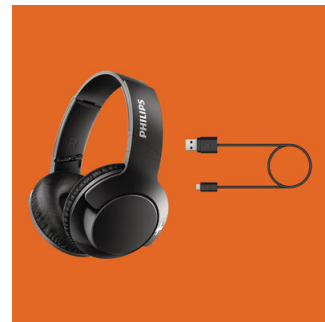

USB charging cable

The included USB charging cable makes it easy to keep your headphones powered up when you need them.

12-hour playtime

With 12 hours of playtime, you'll have enough power to keep your music going all day.