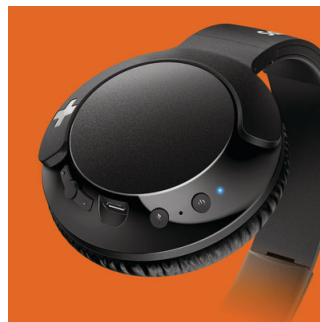

SHB3175BK/00

Highlights

40 mm speakers

40mm Neodymium speakers that produce big bold bass

Adjustable earshells/ headband

A swivel earshells design and adjustable headband makes it a great fit for everyone.

Big, bold bass

Powerful bass to upgrade your listening enjoyment. Don't get fooled by its sleek design as the specially designed bass vent and specially tuned drivers produces ultra-low end frequencies that gives the headphones the unique Bass+ sound signature. Separate

acoustic volume is used to make sure high consistency bass performance in every production.

Bluetooth

Easily pair your headphones with any Bluetooth device for wireless music.

Button controls

Button controls on the right ear shell enable you to control music and calls with a press.