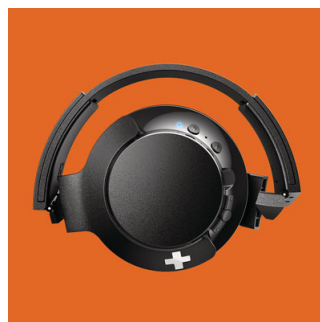

Compact fold

The unique compact fold design gives you the best experience on the go. The headphones

can be either flat fold or compact fold for easy portability and easy storage.