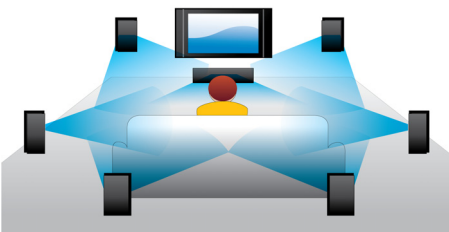

PHILIPS

Highlights

Blu-ray Disc playback

Blu-ray Discs have the capacity to carry high definition data, along with pictures in the 1920 x 1080 resolution that defines full high definition images. Scenes come to life as details leap at you, movements smoothen and images turn crystal clear. Blu-ray also delivers uncompressed surround sound — so your audio experience becomes unbelievably real. The high storage capacity of Blu-ray Discs also allows a host of interactive possibilities to be built in. Seamless navigation during playback and other exciting features such as pop-up menus bring a whole new dimension to home entertainment.

Dolby TrueHD and DTS-HD MA

DTS-HD Master Audio and Dolby TrueHD deliver 7.1 channels of the finest sound from your Blu-ray Discs. Audio reproduced is virtually indistinguishable from the studio master, so you hear what the creators intended for you to hear. DTS-HD Master Audio and Dolby TrueHD complete your high definition entertainment experience.