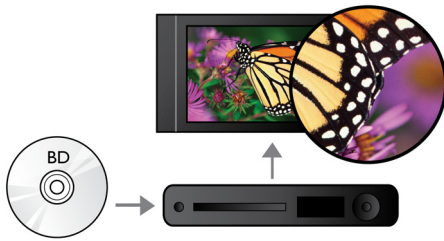

Hear more

- Dolby TrueHD and DTS-HD MA for HD 7.1 surround sound

Engage more

- USB 2.0 plays video/music from USB flash/hard disk drive
- BD-Live (Profile 2.0) to enjoy online Blu-ray bonus content
- Enjoy all your movies and music from CDs and DVDs
- EasyLink to control all HDMI CEC devices via a single remote

PHILIPS

Highlights

Blu-ray Disc playback

Blu-ray Discs have the capacity to carry high definition data, along with pictures in the 1920 x 1080 resolution that defines full high definition images. Scenes come to life as details leap at you, movements smoothen and images turn crystal clear. Blu-ray also delivers uncompressed surround sound — so your audio experience becomes unbelievably real. The high storage capacity of Blu-ray Discs also allows a host of interactive possibilities to be built in. Seamless navigation during playback and other exciting features such as pop-up menus bring a whole new dimension to home entertainment.

Dolby TrueHD and DTS-HD MA

DTS-HD Master Audio and Dolby TrueHD deliver 7.1 channels of the finest sound from your Blu-ray Discs. Audio reproduced is virtually indistinguishable from the studio master, so you hear what the creators intended for you to hear. DTS-HD Master Audio and Dolby TrueHD complete your high definition entertainment experience.