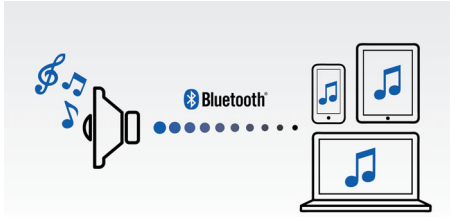

Go green with me

- Certified Green Product: Strong commitment to sustainability

PHILIPS

Wireless portable speaker
Bluetooth Rechargeable battery, 2W

Highlights

Wireless music streaming

Bluetooth is a short range wireless communication technology that is both robust and energy-efficient. The technology allows easy wireless connection to iPod/iPhone/iPad or other Bluetooth devices, such as smartphones, tablets or even laptops. So you can enjoy your favorite music, sound from video or game wireless on this speaker easily.

Pull out the speaker

This expandable speaker can be shrunk down for music on the go or opened up for better quality sound, simply grab it at the top and bottom and pull.

Anti-clipping function

Anti-Clipping lets you play music louder and keeps it high quality, even when the battery is low. It accepts a range of input signals, from 300mV to 1000mV and keeps your speakers safe from damage by distortion. This built-in function monitors the musical signal as it goes through the amplifier and keeps peaks within the amplifier's range, preventing the audio distortion caused by clipping without affecting loudness. A