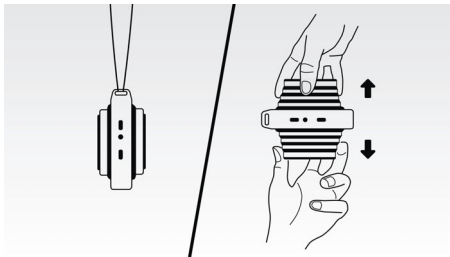

Go green with me

- Certified Green Product: Strong commitment to sustainability

PHILIPS

Wireless portable speaker
Bluetooth Rechargeable battery, 2W

Highlights

Wireless music streaming

Bluetooth is a short range wireless communication technology that is both robust and energy-efficient. The technology allows easy wireless connection to iPod/iPhone/iPad or other Bluetooth devices, such as smartphones, tablets or even laptops. So you can enjoy your favorite music, sound from video or game wireless on this speaker easily.

Pull out the speaker

This expandable speaker can be shrunk down for music on the go or opened up for better quality sound, simply grab it at the top and bottom and pull.

Anti-clipping function

Anti-Clipping lets you play music louder and keeps it high quality, even when the battery is low. It accepts a range of input signals, from 300mV to 1000mV and keeps your speakers safe from damage by distortion. This built-in function monitors the musical signal as it goes through the amplifier and keeps peaks within the amplifier's range, preventing the audio distortion caused by clipping without affecting loudness. A