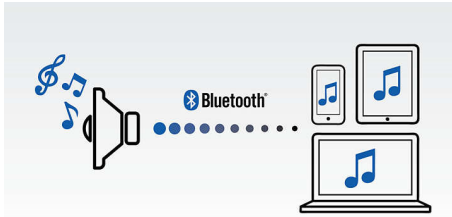

## Wireless music streaming

Bluetooth is a short range wireless communication technology that is both robust and energy-efficient. The technology allows easy wireless connection to iPod/iPhone/iPad or other Bluetooth devices, such as smartphones, tablets or even laptops. So you can enjoy your favorite music, sound from video or game wireless on this speaker easily.