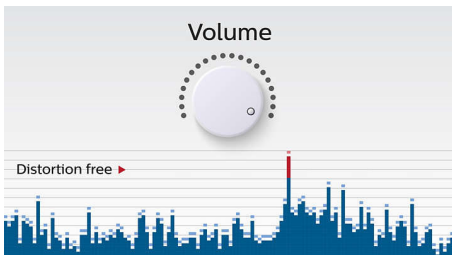

Anti-clipping function

Anti-Clipping lets you play music louder and keeps it high quality, even when the battery is low. It accepts a range of input signals, from 300mV to 1000mV and keeps your speakers safe from damage by distortion. This built-in function monitors the musical signal as it goes through the amplifier and keeps peaks within the amplifier's range, preventing the audio distortion caused by clipping without affecting loudness. A portable speaker's ability to reproduce musical peaks decreases along with battery power, yet anti-clipping reduces peaks caused by low battery, keeping music distortion free.