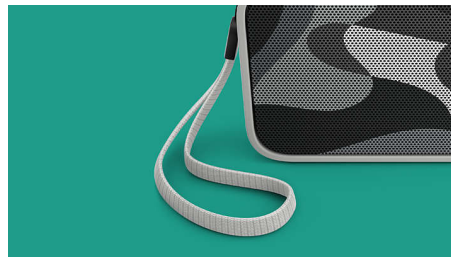

by-packed finely knitted strap

Our by-packed strap is made of a vibrant and finely knitted fabric sleeve making it stylish enough to be a fashion accessory.