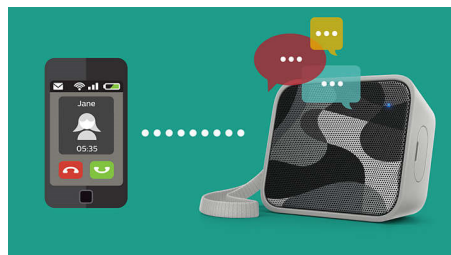

Built-in microphone

With its built-in microphone, this speaker also works as a speaker phone. When a call comes in, the music is put on pause and you can talk via the speaker. Call for a business meeting.

Or, call your friend from a party. Either way, it works great.